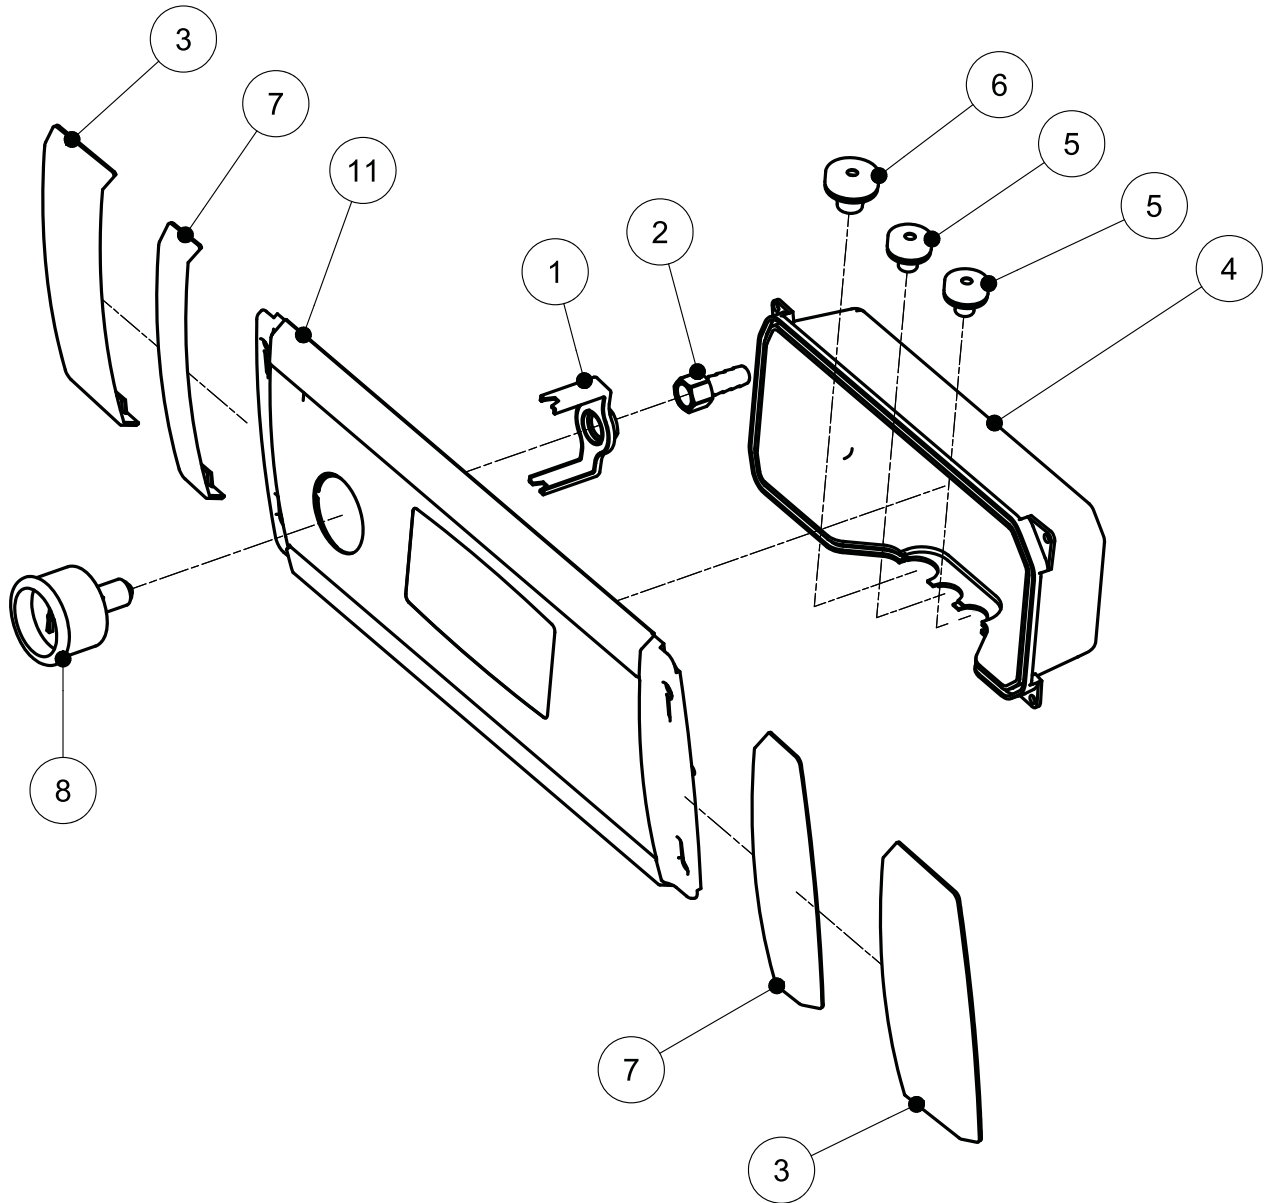

ITEM	MODEL
59009	VP-NL-0021-SN

Transformer

PARTS BREAKDOWN

ITEM	MODEL
59009	VP-NL-0021-SN

Control Panel

PARTS BREAKDOWN

ITEM	MODEL
59009	VP-NL-0021-SN

Overall