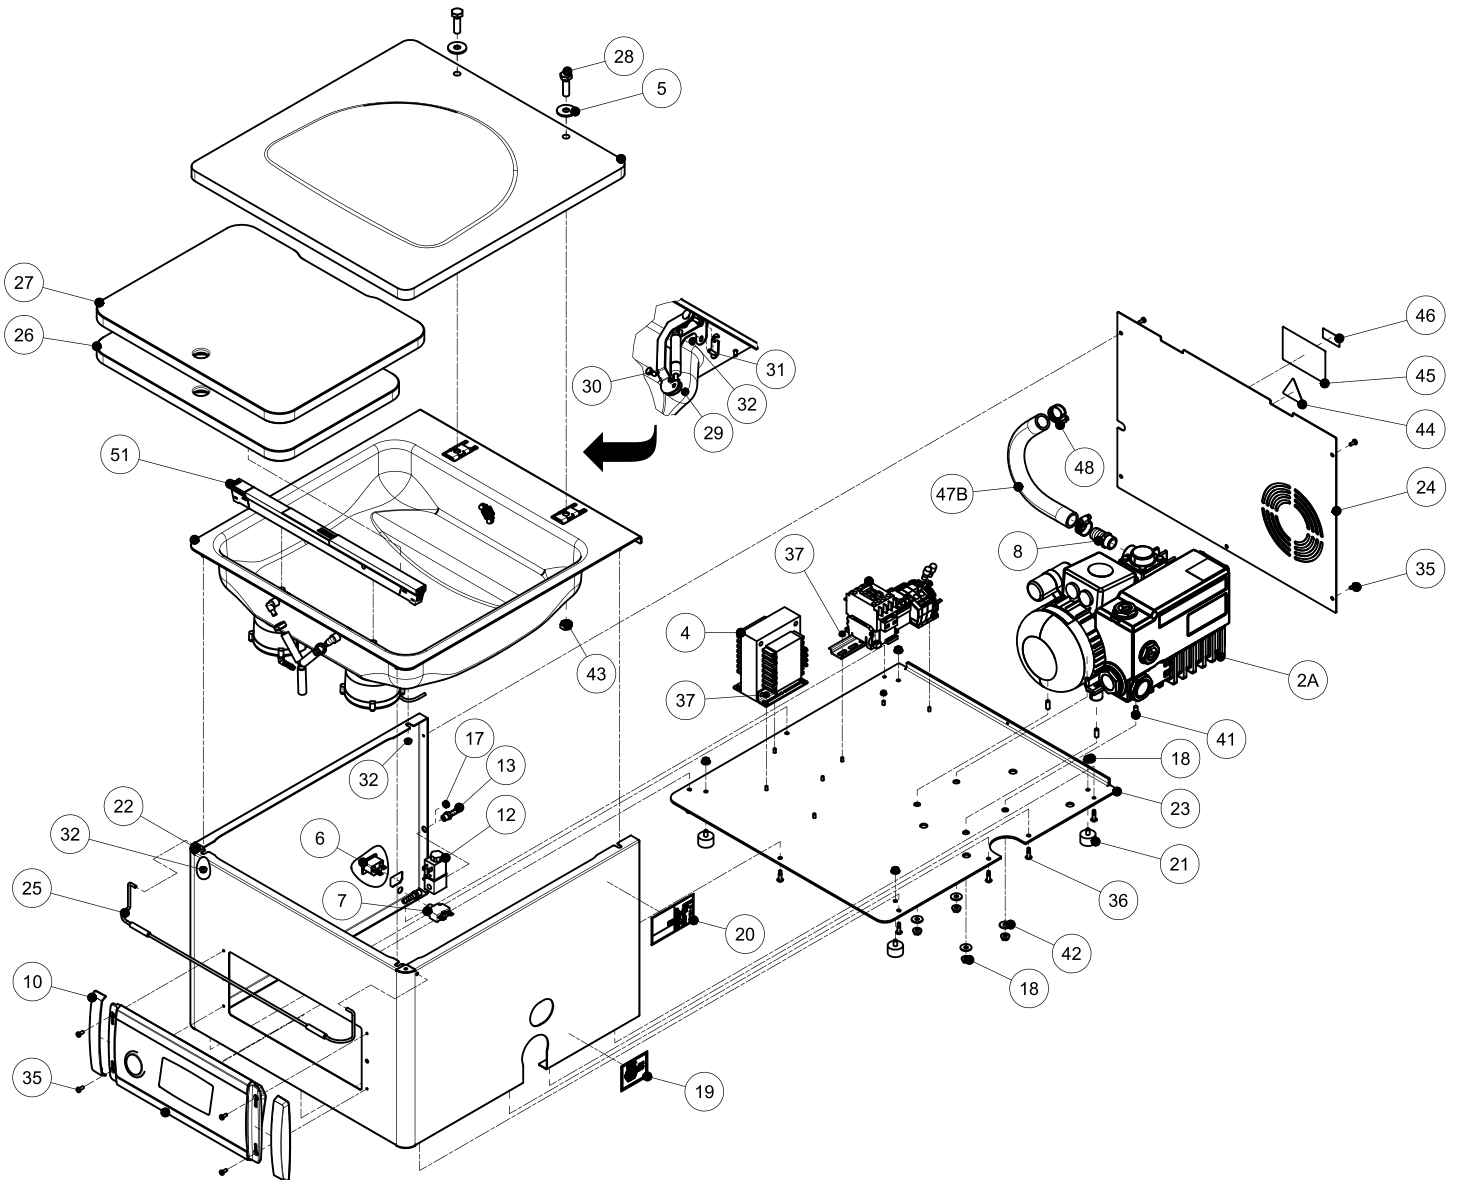

PARTS BREAKDOWN

ITEM	MODEL
59009	VP-NL-0021-SN

Overall

PARTS BREAKDOWN

ITEM	MODEL
59009	VP-NL-0021-SN

Vacuum Chamber

PARTS BREAKDOWN

ITEM	MODEL
59009	VP-NL-0021-SN

Seal Lid

PARTS BREAKDOWN

ITEM	MODEL
59009	VP-NL-0021-SN

Hinge

PARTS BREAKDOWN

ITEM	MODEL
59009	VP-NL-0021-SN

Air Valve

PARTS BREAKDOWN

ITEM	MODEL
59009	VP-NL-0021-SN

Transformer

PARTS BREAKDOWN

ITEM	MODEL
59009	VP-NL-0021-SN

Control Panel

PARTS BREAKDOWN

ITEM	MODEL
59009	VP-NL-0021-SN

Overall