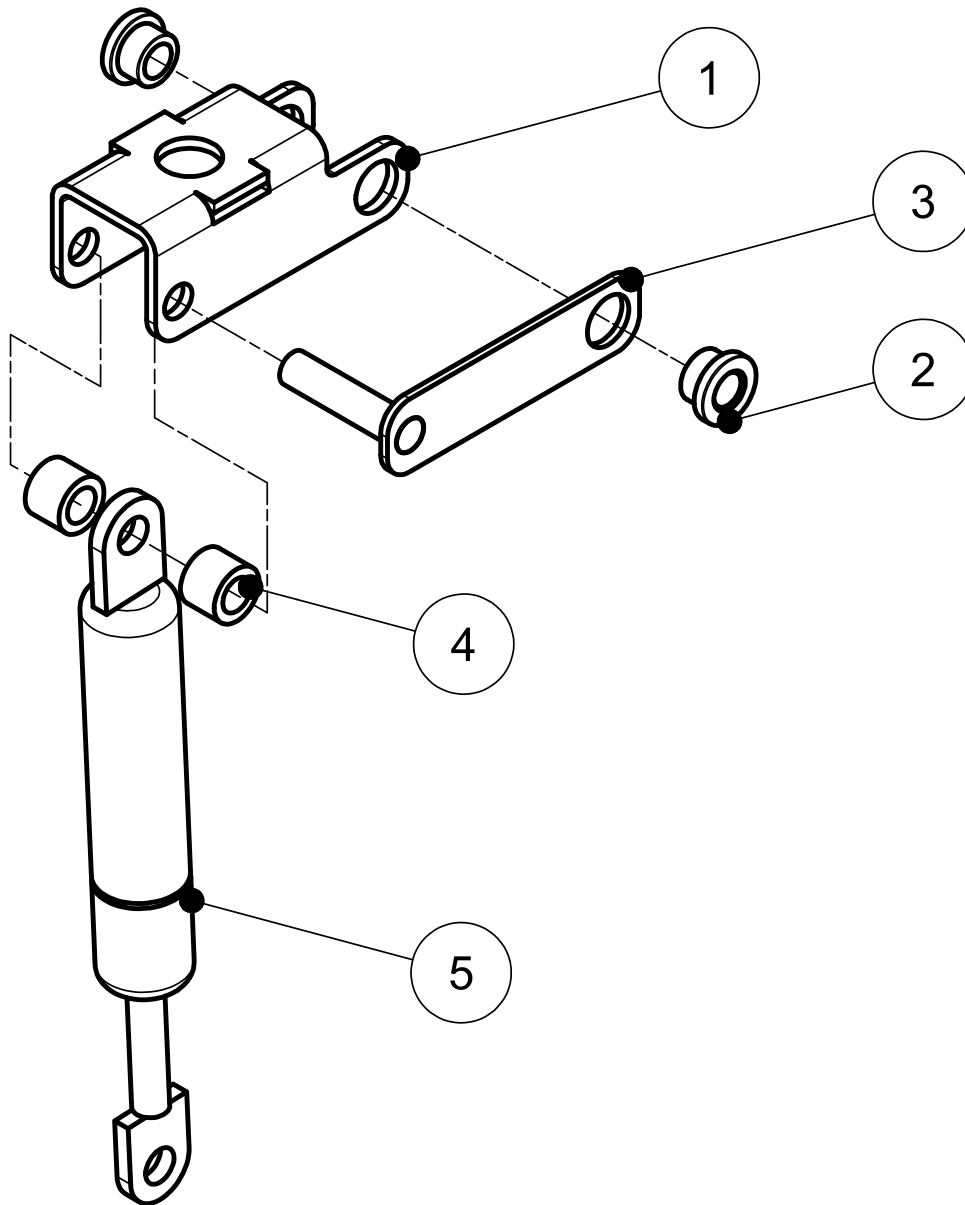

PARTS BREAKDOWN

ITEM	MODEL
59009	VP-NL-0021-SN

Overall

PARTS BREAKDOWN

ITEM	MODEL
59009	VP-NL-0021-SN

Vacuum Chamber

PARTS BREAKDOWN

ITEM	MODEL
59009	VP-NL-0021-SN

Seal Lid

PARTS BREAKDOWN

ITEM	MODEL
59009	VP-NL-0021-SN

Hinge

PARTS BREAKDOWN

ITEM	MODEL
59009	VP-NL-0021-SN

Air Valve

PARTS BREAKDOWN