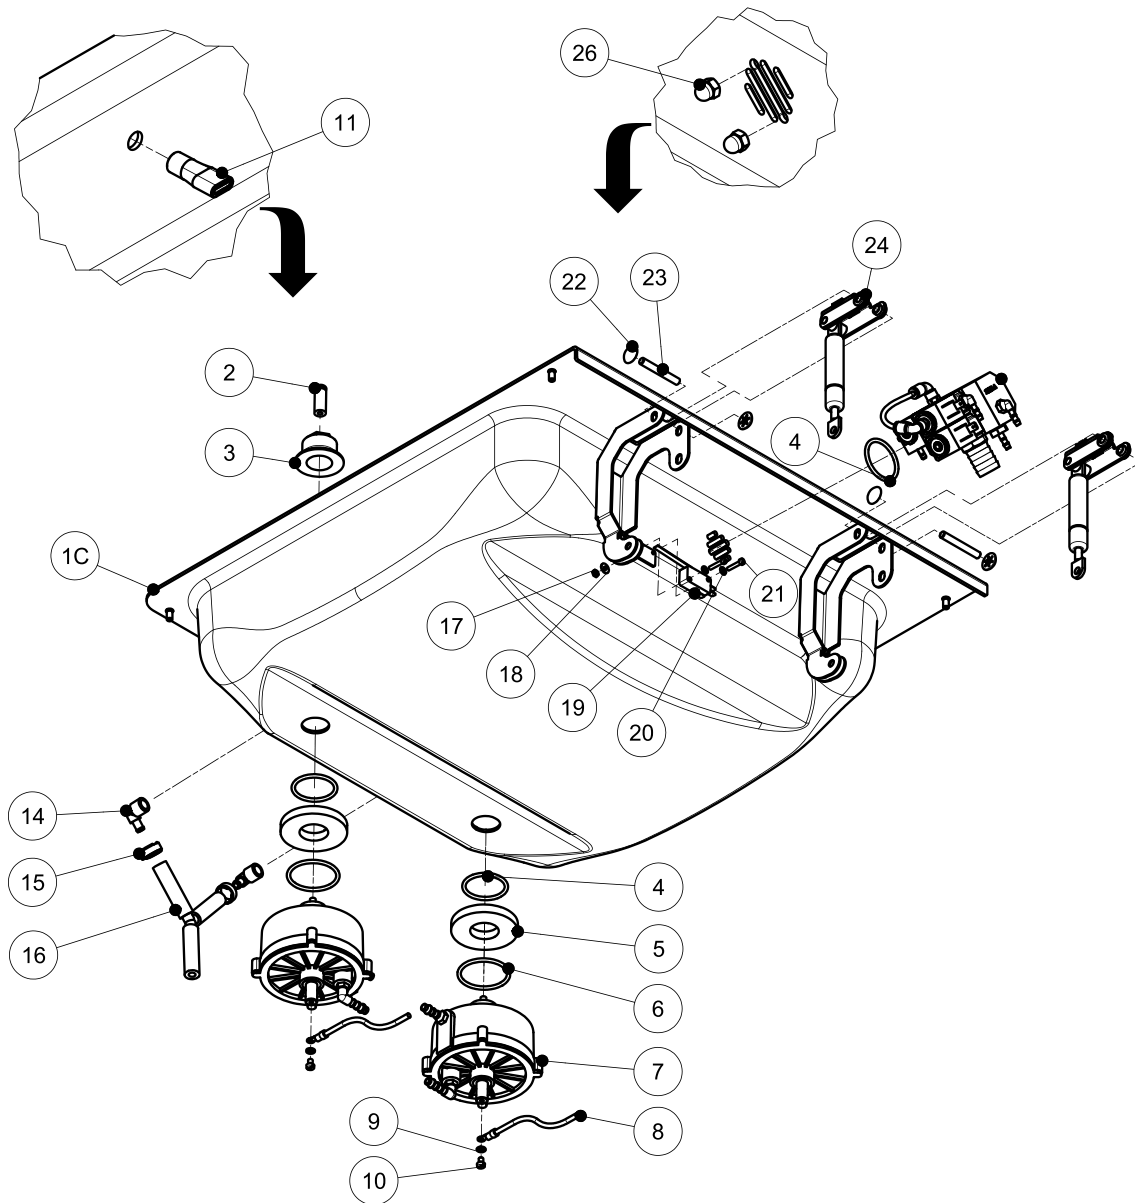

PARTS BREAKDOWN

ITEM	MODEL
59009	VP-NL-0021-SN

Overall

PARTS BREAKDOWN

ITEM	MODEL
59009	VP-NL-0021-SN

Vacuum Chamber

PARTS BREAKDOWN

ITEM	MODEL
59009	VP-NL-0021-SN

Seal Lid

PARTS BREAKDOWN

ITEM	MODEL
59009	VP-NL-0021-SN

Hinge

PARTS BREAKDOWN

ITEM	MODEL
59009	VP-NL-0021-SN

Air Valve

PARTS BREAKDOWN

ITEM	MODEL
59009	VP-NL-0021-SN

Transformer

PARTS BREAKDOWN

ITEM	MODEL
59009	VP-NL-0021-SN

Control Panel

PARTS BREAKDOWN

ITEM	MODEL
59009	VP-NL-0021-SN

Overall