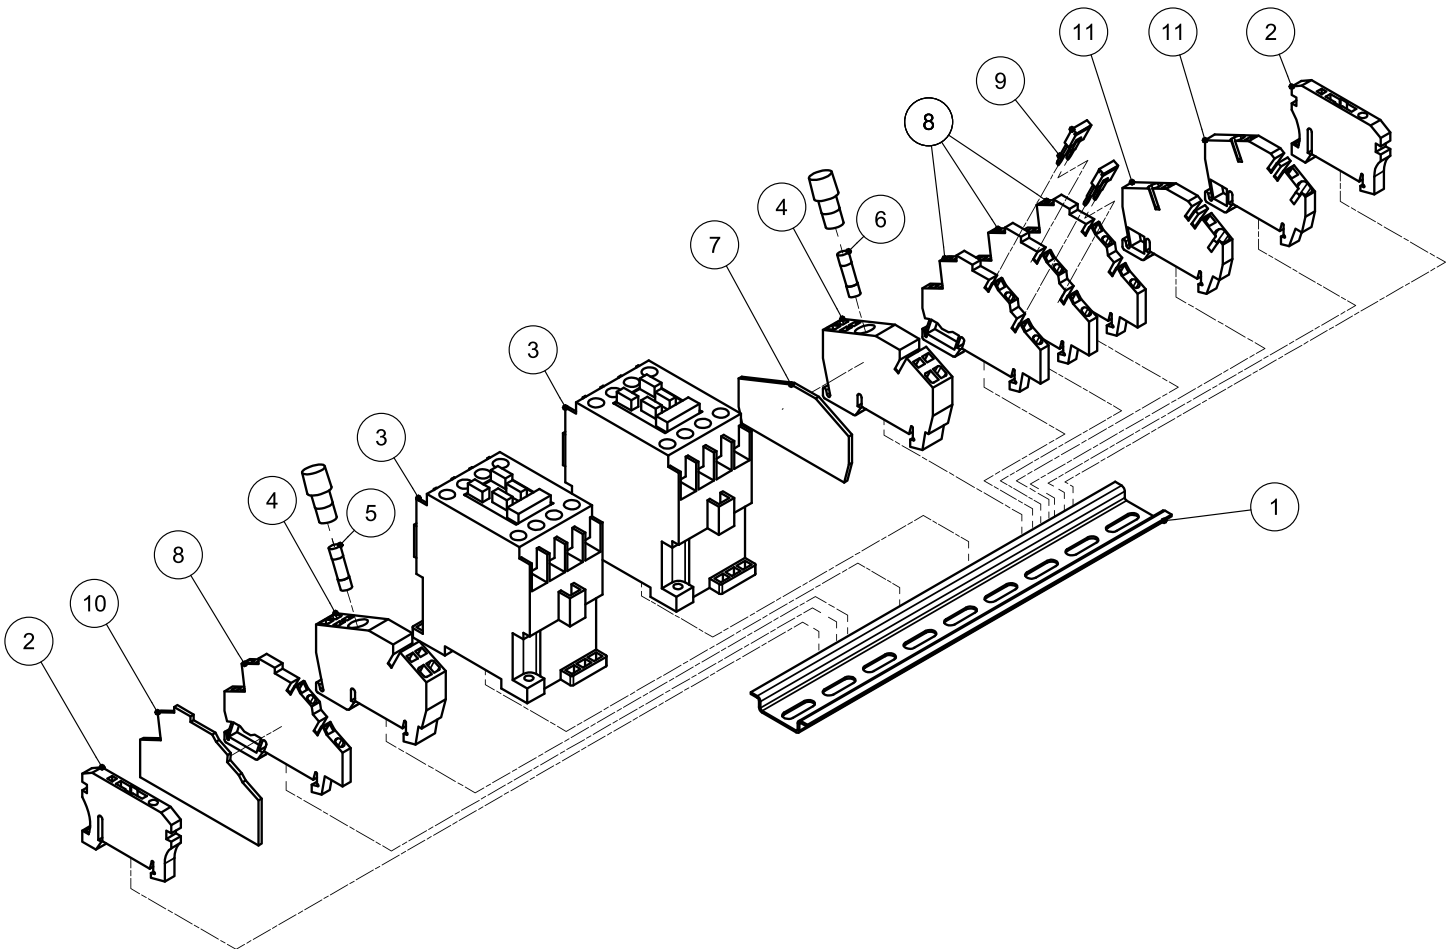

PARTS BREAKDOWN

ITEM	MODEL
59009	VP-NL-0021-SN

Overall

PARTS BREAKDOWN

ITEM	MODEL
59009	VP-NL-0021-SN

Vacuum Chamber

PARTS BREAKDOWN

ITEM	MODEL
59009	VP-NL-0021-SN

Seal Lid

PARTS BREAKDOWN

ITEM	MODEL
59009	VP-NL-0021-SN

Hinge

PARTS BREAKDOWN

ITEM	MODEL
59009	VP-NL-0021-SN

Air Valve

PARTS BREAKDOWN

ITEM	MODEL
59009	VP-NL-0021-SN

Transformer

PARTS BREAKDOWN

ITEM	MODEL
59009	VP-NL-0021-SN

Control Panel

PARTS BREAKDOWN

ITEM	MODEL
59009	VP-NL-0021-SN

Overall